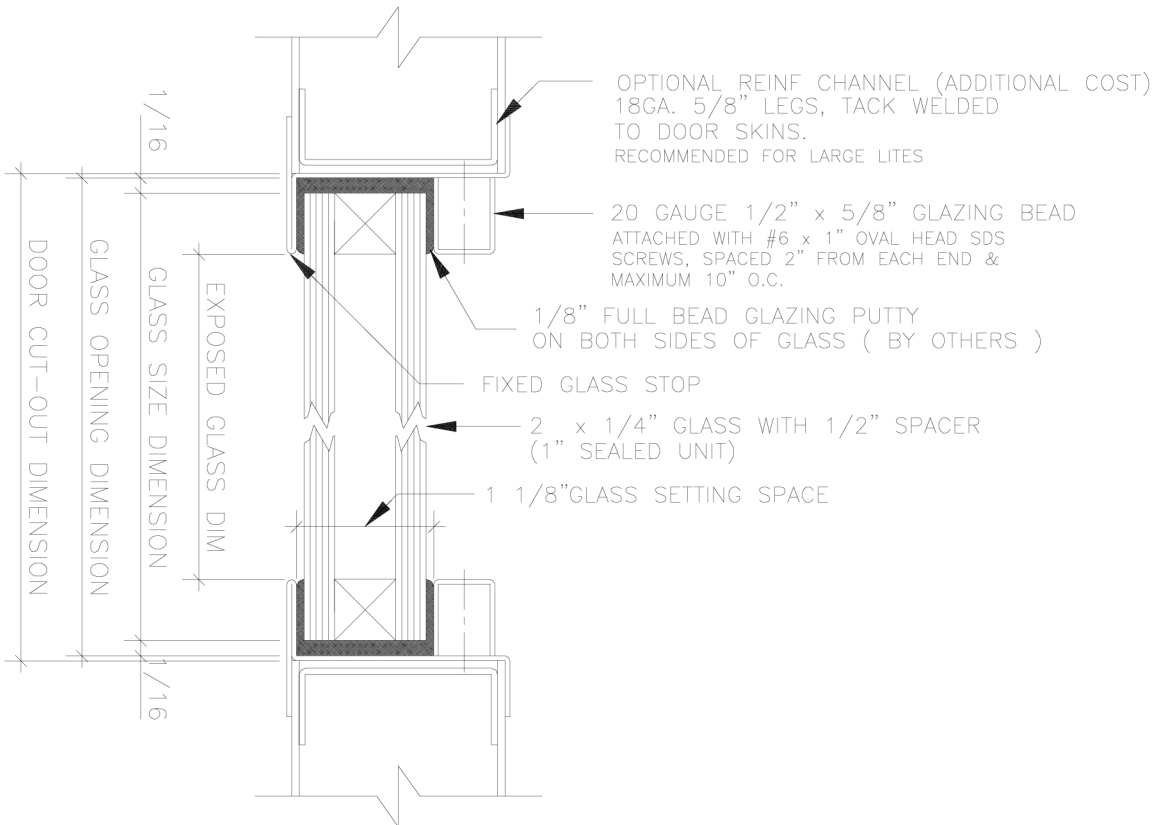

SCREW IN THERMAL KIT

TOP & SIDE
DETAIL OF LIGHT

BOTTOM DETAIL OF LIGHT